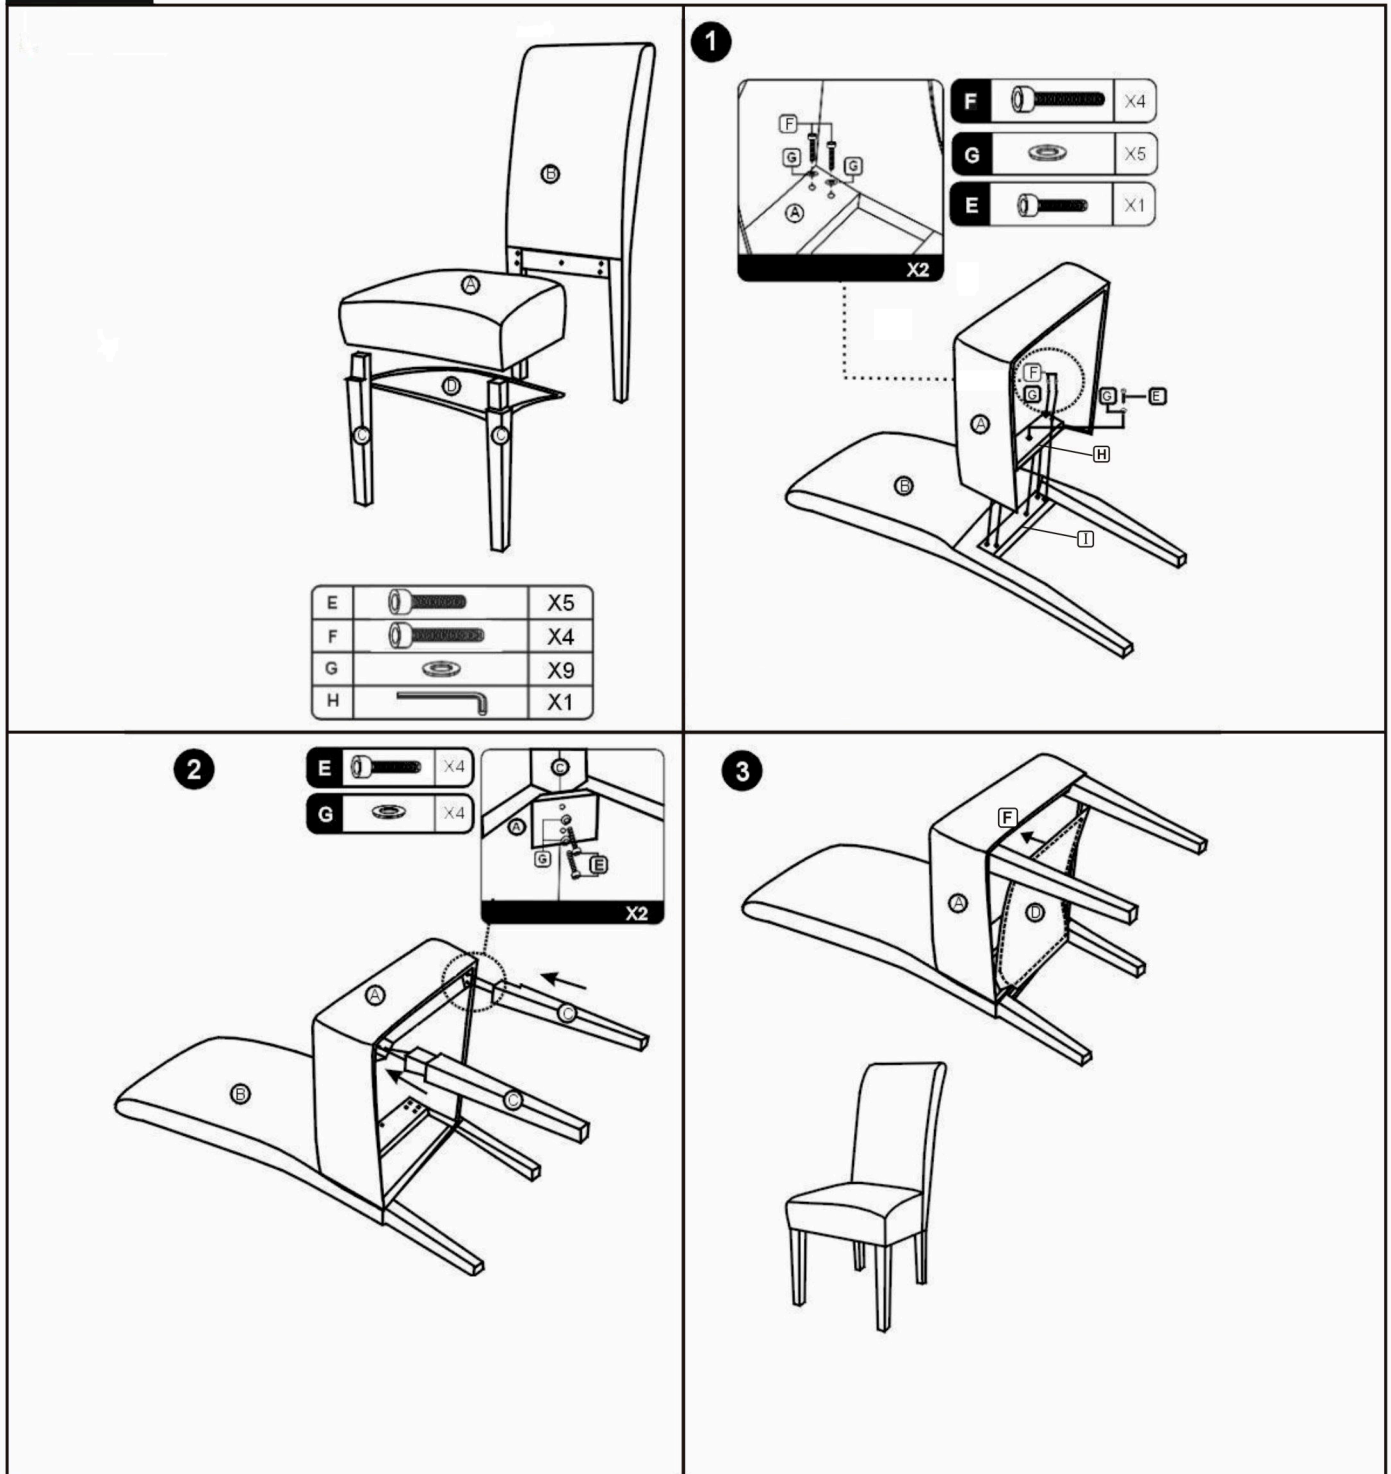

a.

adec group.

DINING CHAIR

ASSEMBLY INSTRUCTION

WARNING:

- DO NOT STAND ON THIS STOOL. DO NOT USE THIS STOOL AS A STEP. LADDER.
- USE THIS PRODUCT ONLY FOR SEATING ONE PERSON AT A TIME.
- DO NOT USE THIS STOOL UNLESS ALL BOLTS, SCREWS AND KNOBS ARE FIRMLY SECURED.
- AT LEAST EVERY 4 MONTHS, CHECK ALL BOLTS, SCREWS AND KNOBS TO BE SURE THEY ARE TIGHT.
- IF PARTS ARE MISSING, BROKEN, DAMAGED OR WORN, STOP USING THIS PRODUCT UNTIL REPAIRS ARE MADE USING FACTORY AUTHORIZED PARTS.
- FAILURE TO FOLLOW THESE WARNINGS COULD RESULT IN SERIOUS INJURY.